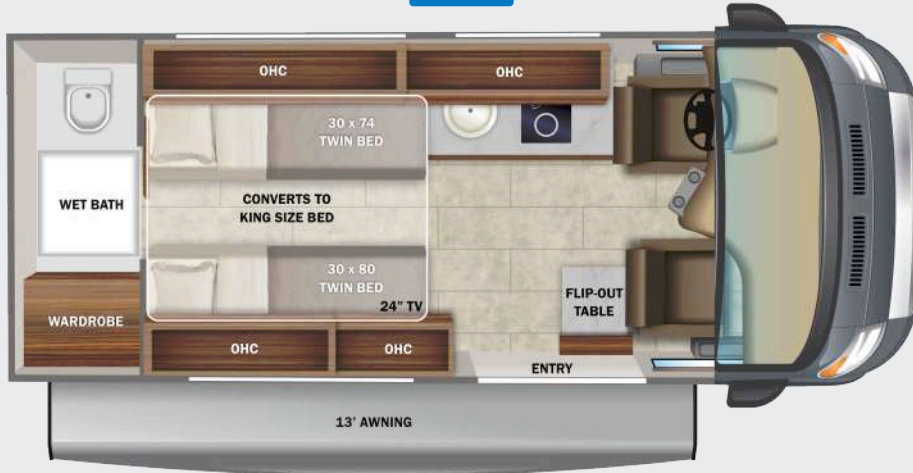

SWIFT LI

20TL

EXTERIOR SELECTIONS